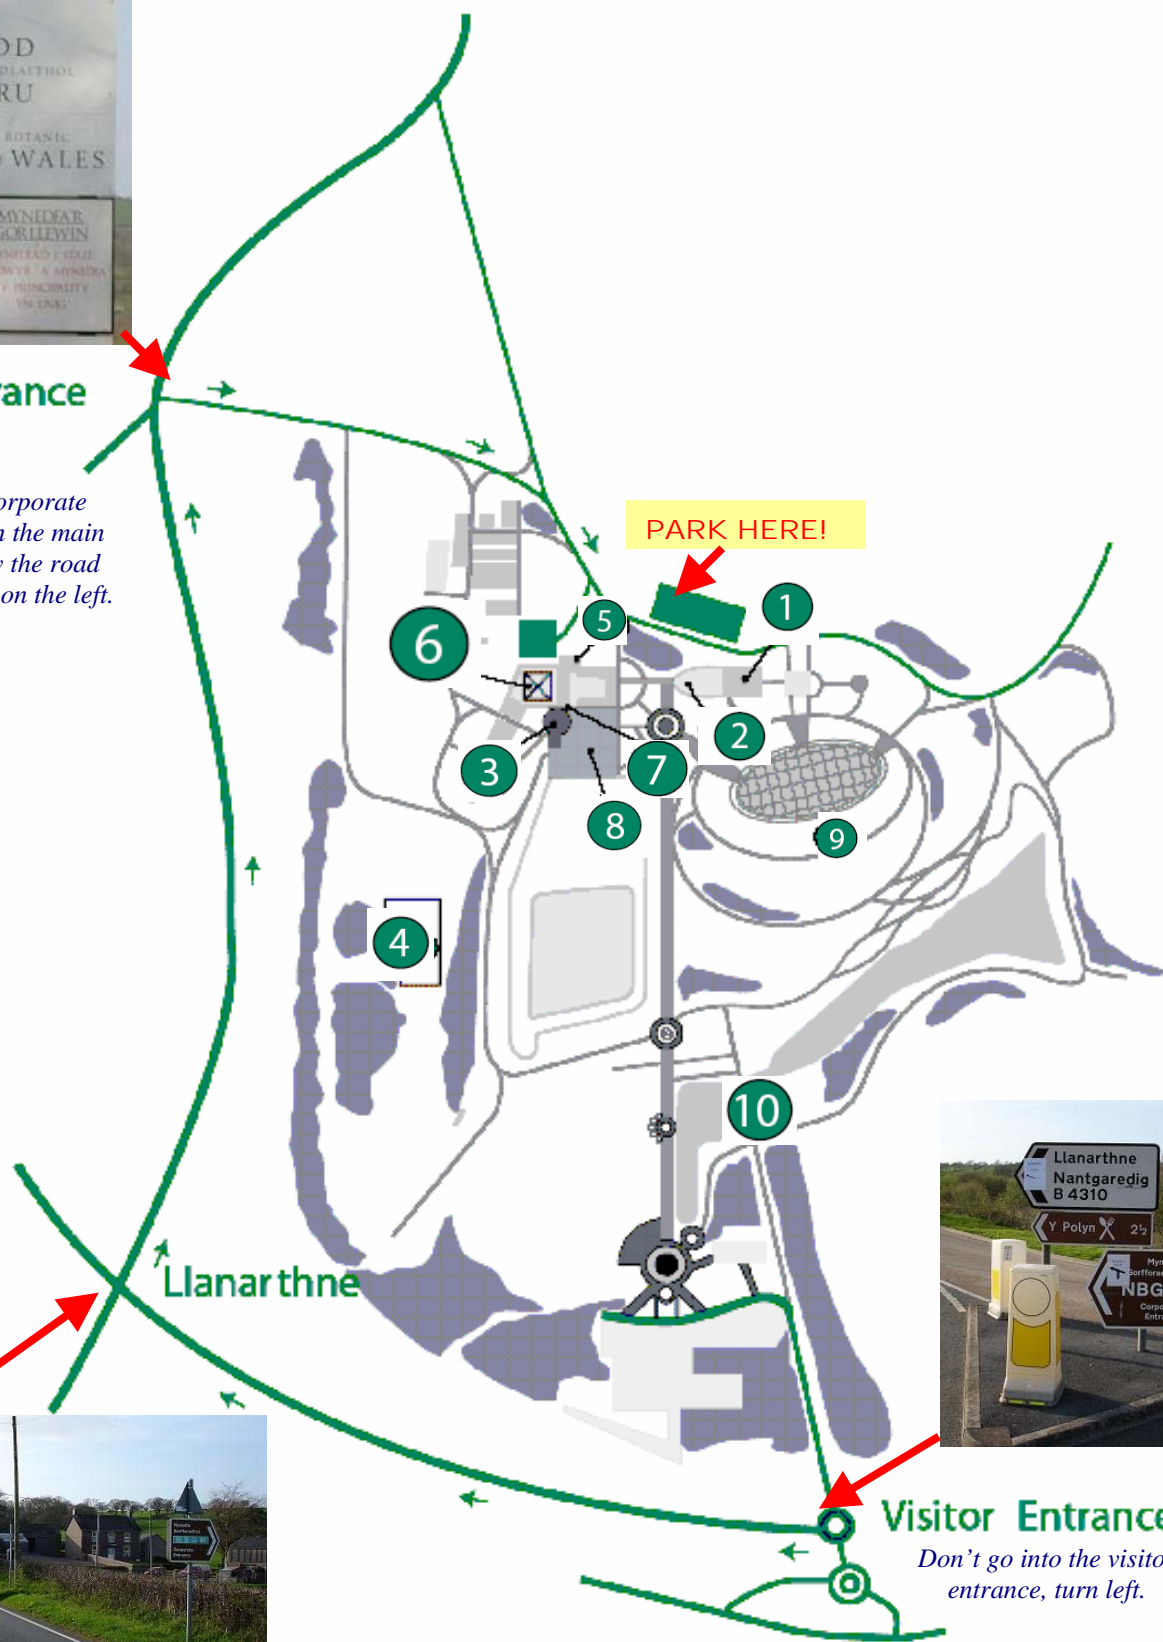

# "Beyond my Wildest Dreams"

## Corporate Entrance

Turn right at the corporate entrance, go through the main rear gate and follow the road towards the car park on the left.

Turn right at the farm house onto narrow country lane

## Visitor Entrance

Don't go into the visitor entrance, turn left.

- 1 Principality House
- 2 Wallace Garden Room
- 3 Theatr Botanica
- 4 Science Centre
- 5 Seasons Restaurant & Courtyard
- 6 Marquee
- 7 The Gallery in the Garden
- 8 Millennium Square
- 9 Great Glasshouse
- 10 Welsh Water Discovery Centre